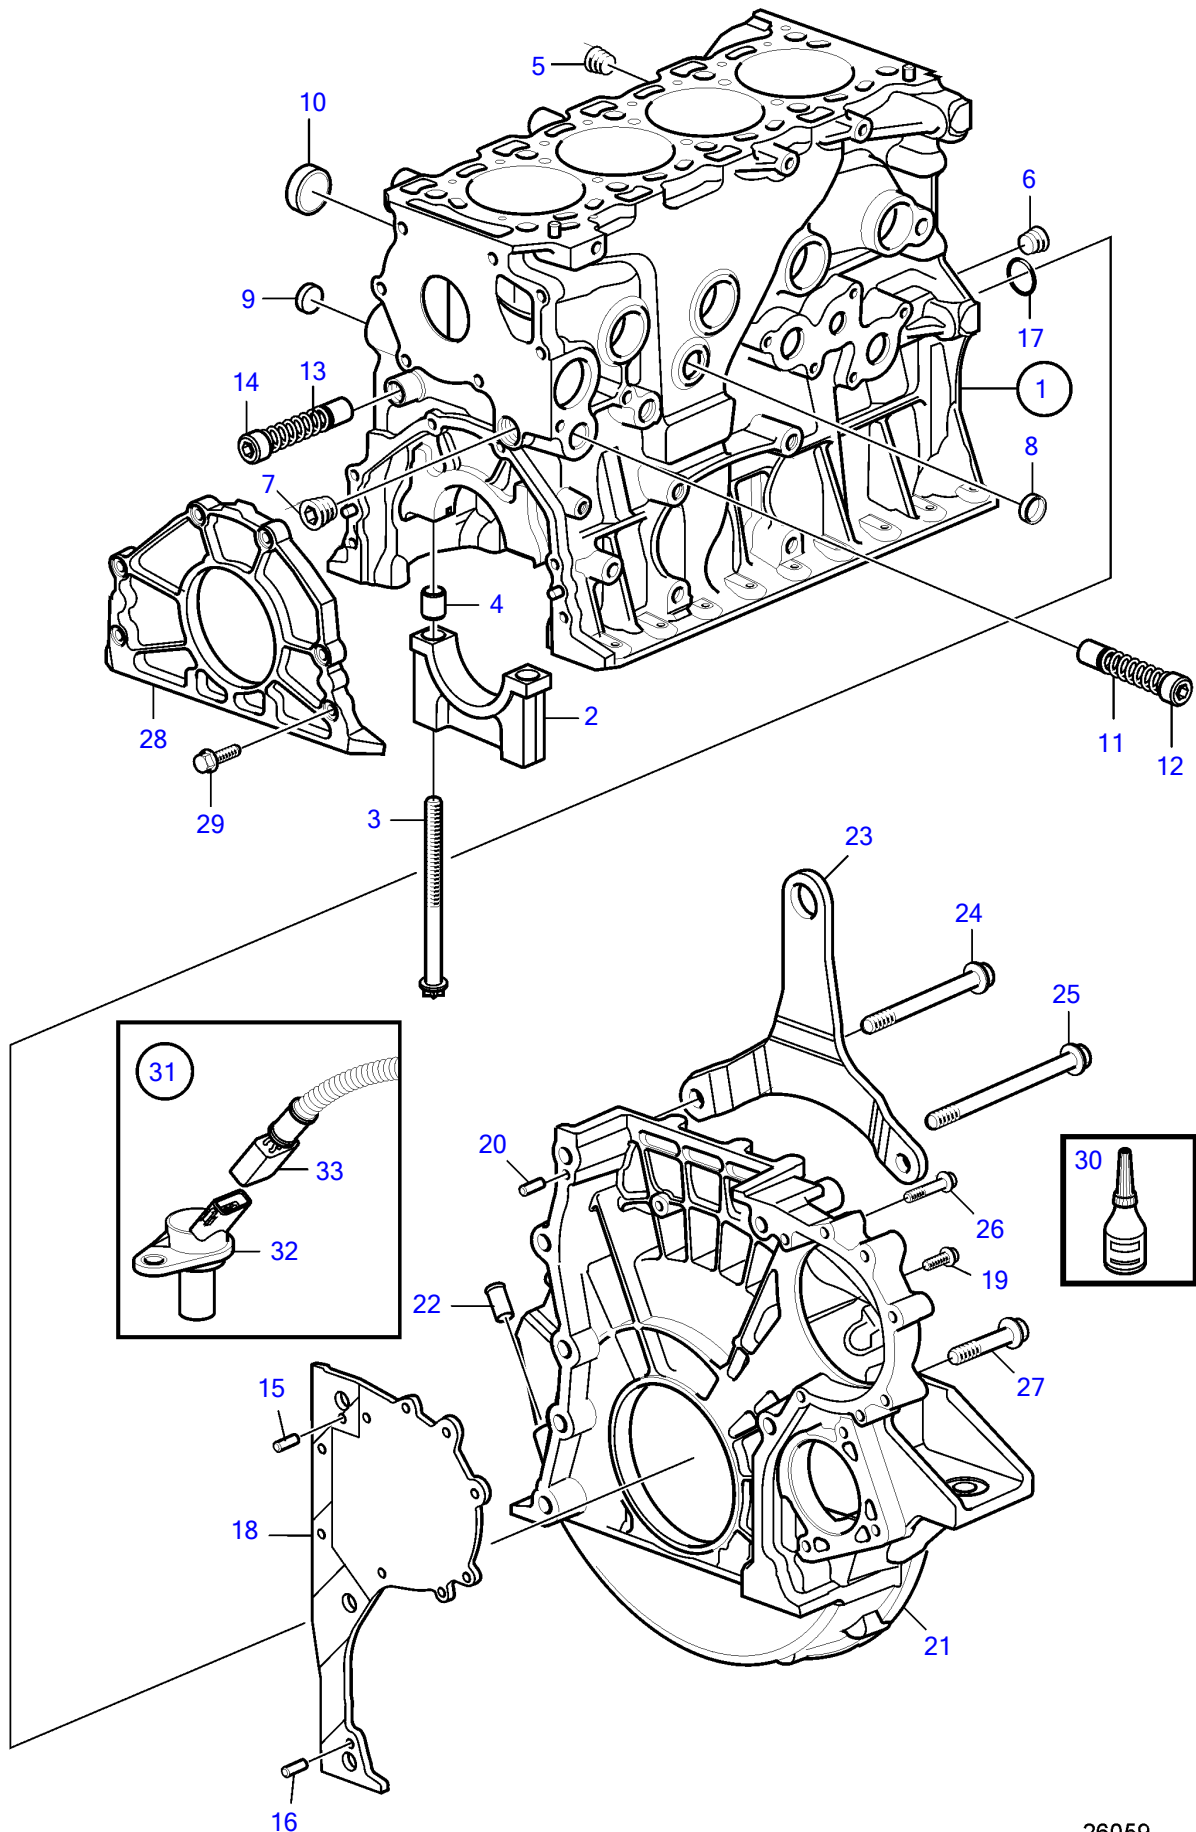

D4-180I-B, D4-180I-C, D4-180I-D, D4-180I-E, D4-210A-A, D4-210I-A, D4-210I-B, D4-225I-B, D4-225A-C, D4-225A-D, D4-225I-C, D4-225I-D, D4-260A-A, D4-260A-B, D4-260A-C, D4-260A-D, D4-260D-B, D4-260D-C, D4-260D-D, D4-260I-A, D4-260I-B, D4-260I-C, D4-260I-D, D4-300A-A, D4-300A-C, D4-300A-D, D4-300D-A, D4-300D-C, D4-300I-A, D4-300I-C, D4-300I-D, D4-225A-E, D4-225I-E, D4-260A-E, D4-260D-E, D4-260I-E, D4-300A-E, D4-300D-E, D4-300D-D, D4-300I-E

REF	PART NO.	QTY	DESCRIPTION	NOTES
1	(3848925)	1	Cylinder block	Obsolete part
2		5	• Main bearing cap	
3	3581876	10	• Six point screw	
4	3584214	10	• Guide sleeve	
5	968061	1	• Plug	
6	968063	2	• Plug	
7	979947	2	• Plug	
8	3583447	1	• Expansion plug	
9	24426721	4	• Expansion plug	
10	8131707	9	• Cap plug	
11	3583079	1	• Piston cooling valve	SN-2004026999
12	982121	1	• Plug	SN-2004026999
13	3583079	1	• Piston cooling valve	SN2004027000-
14	982121	1	• Plug	SN2004027000-
15	950562	1	Pin	
16	950566	1	Pin	
17	3843507	1	O-ring	
18	3582847	1	Plate	
19	946173	2	Flange screw	
20	950564	5	Pin	
21	3847475	1	Flywheel housing	SN-2004017198, Replaced by 1pc flywheel housing 40005734 and 1pc tachometer sender kit 21109100.
	40005734	1	Flywheel housing	SN2004017199-
22	3583622	1	Hose connection	
23		1	Lifting eye	
24	966371	1	Flange screw	
25	966368	2	Flange screw	
26	973924	3	Flange screw	
27	966364	5	Flange screw	
28	3582750	1	Cardboard tube	
29	946671	6	Flange screw	
30	888661	X	Adhesive	300ml
31	21109100	1	Sensor kit	SN-2004017198, Replaced by 1pc flywheel housing 40005734 and 1pc tachometer sender kit 21109100.
32	20513343	1	• Sensor	
33	21138237	1	• Wiring harness	